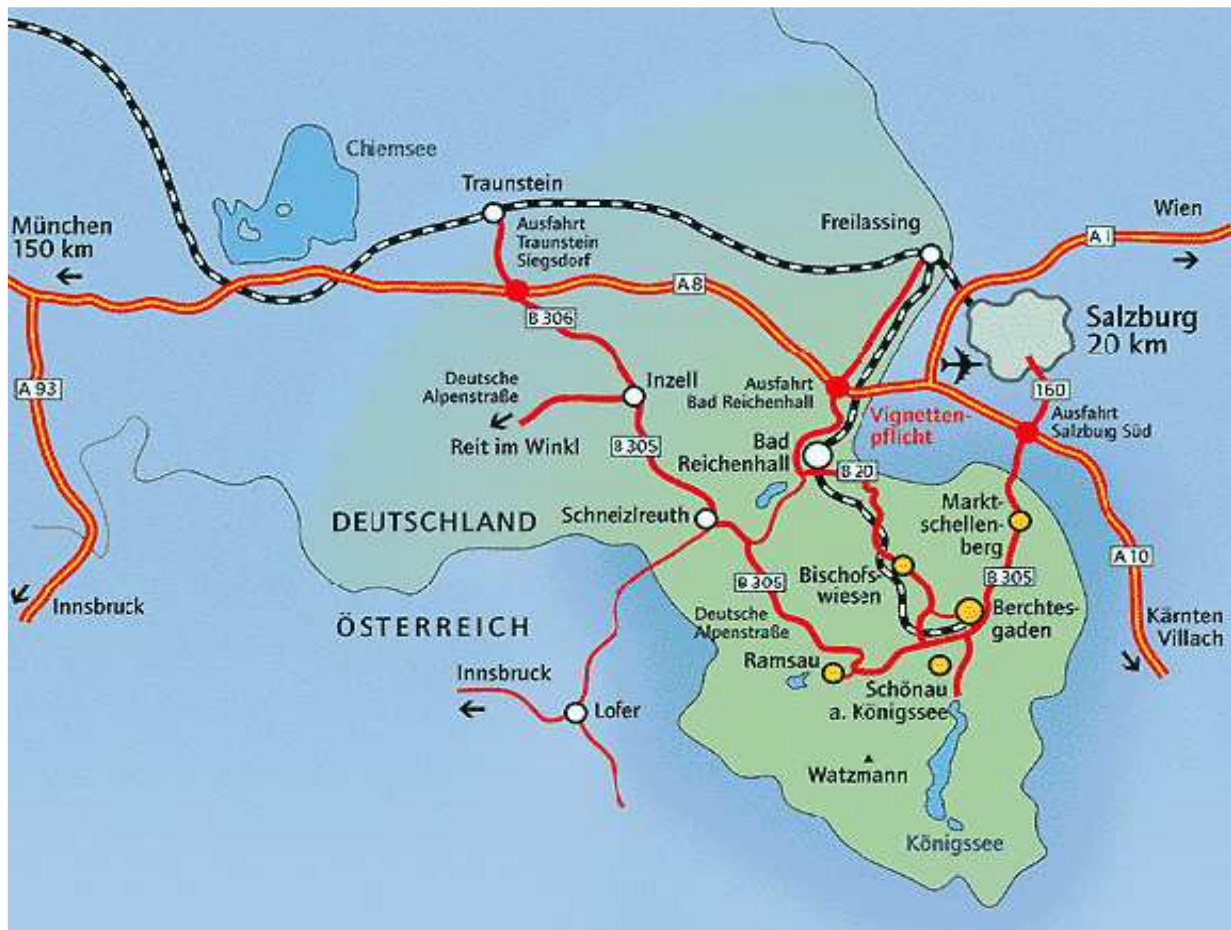

INTERNATIONAL CONFERENCE

"Ecological network in the Alps - a response to climate change that will conserve biodiversity?"

Practical information

The conference will take place in the Kurhaus Congress center (address: Maximilianstr. 9, 83471 Berchtesgaden, Germany).

Registration for all participants begins on October 14th in the evening (from 17.30 to 19.00), and will continue on October 15th from 8.00 to 8.45.

Access

By car

From the north, the west or the east you can arrive by means of the federal highway A8 Munich - Salzburg, exit "Bad Reichenhall", then follow the road B20 to Berchtesgaden. From the south over the "Tauernautobahn", exit "Salzburg Süd", then follow the road B305 to Berchtesgaden.

Information on the road network: <http://www.viamichelin.com> ; <http://www.mappy.com>

By train

[Information of the German Railway](#)

From the northwest with the ICE (Intercity Express) starting from Dortmund, Essen, Duesseldorf, Cologne, Bonn, Koblenz, Mannheim, Stuttgart over Munich to Berchtesgaden. From Northern Germany with the ICE starting from Hamburg/Altona, Bremen, Hanover, Goettingen, Kassel, Fulda, Wuerzburg over Munich to Berchtesgaden. From Berlin / HBF with the ICE over Berlin/Schoenefeld, Berlin/Zoo, Leipzig to Munich and Berchtesgaden.

Hotel Location map

1. *Hotel Vier Jahreszeiten (reserved for ALPARC members)*
2. Hotel Watzmann
3. Hotel Wittelbach
4. Hotel Demming
5. Hotel Kronprinz
- C. Kurhaus Congress Center

For registration, further information please contact: