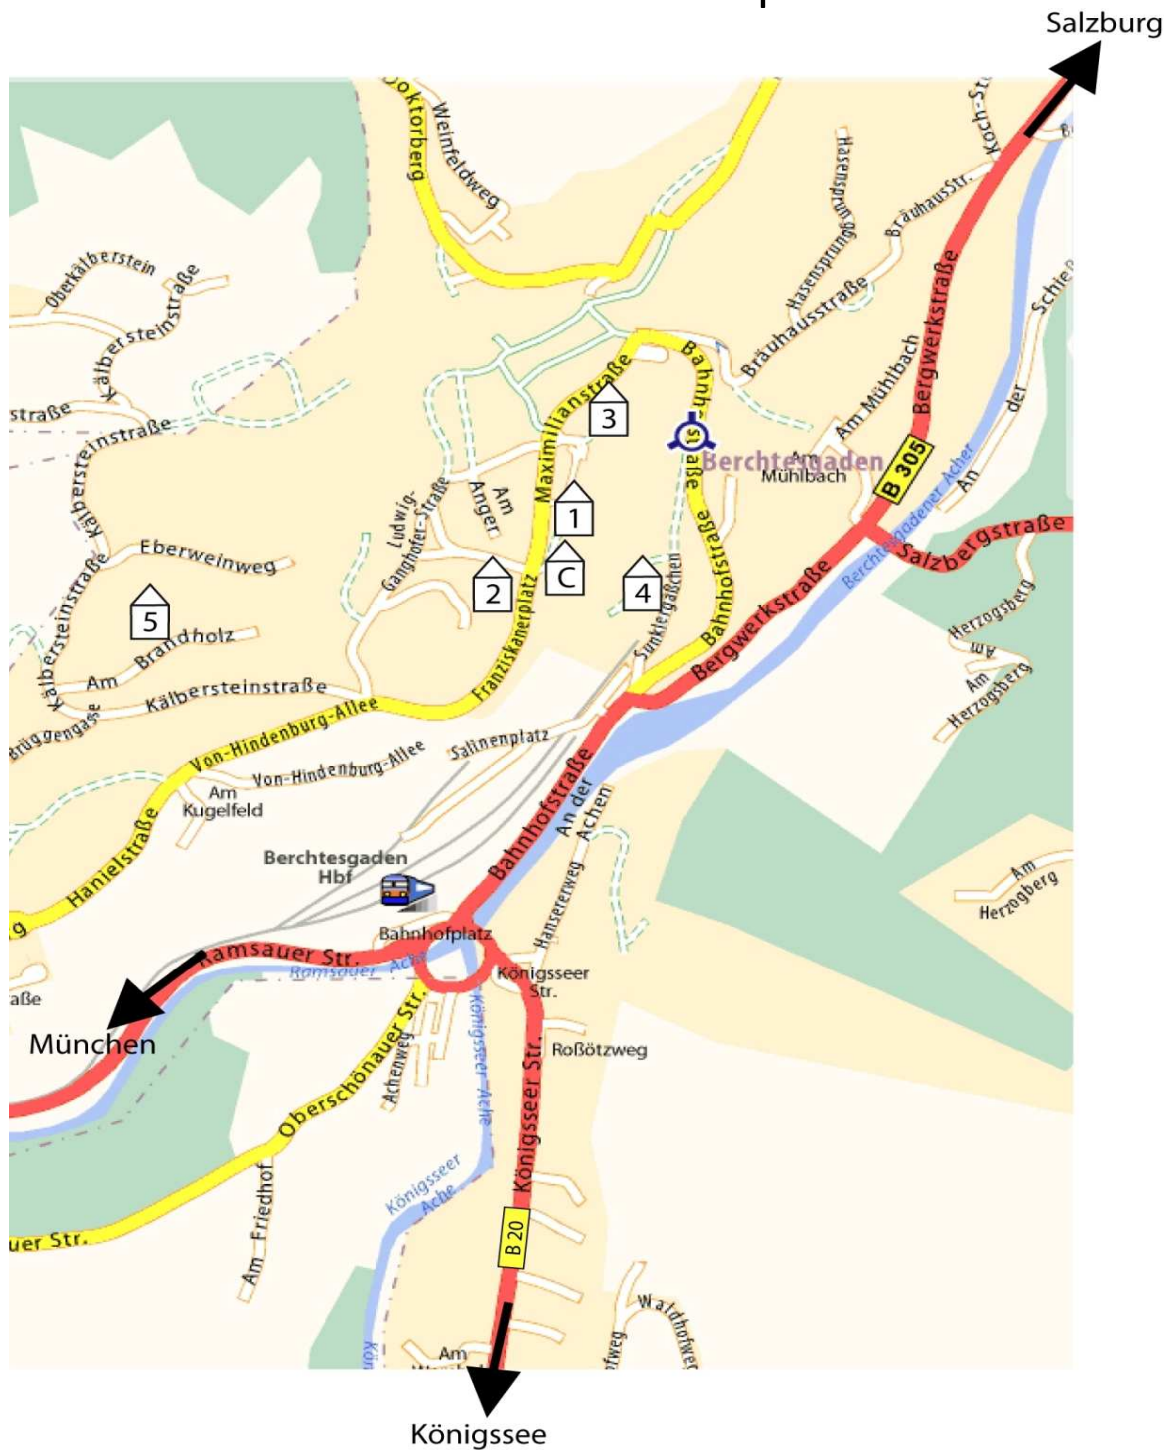

Hotel Location map

1. Hotel Vier Jahreszeiten (*reserved for ALPARC members*)
  2. Hotel Watzmann
  3. Hotel Wittelbach
  4. Hotel Demming
  5. Hotel Kronprinz
- C. Kurhaus Congress Center

For registration, further information please contact:

Roxana Popescu
event@alparc.org